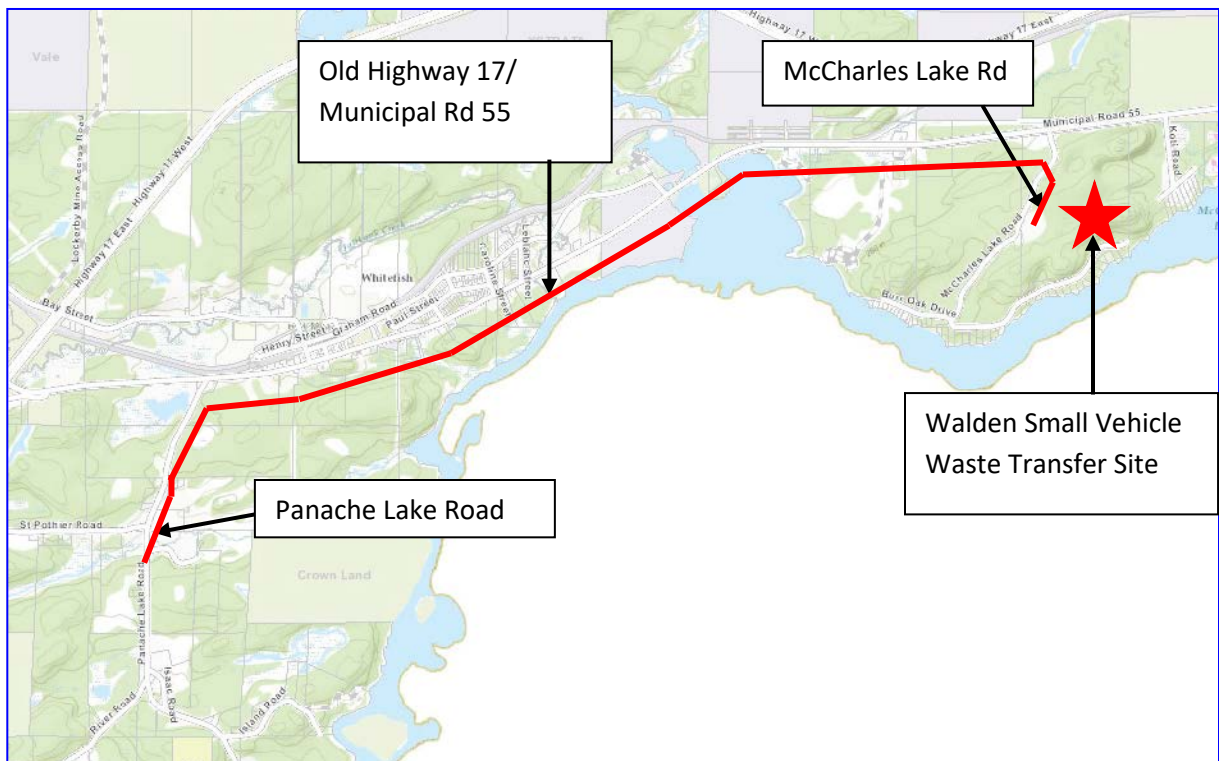

City of Greater Sudbury residents ONLY

City of Greater Sudbury residents wishing to dispose of non-hazardous waste outside of the Panache Depot hours of operation or to dispose of non-hazardous waste not accepted at the depot, may use the Walden Small Vehicle Transfer Station located off Old Highway 17 W on McCharles Lake Road.

City of Greater Sudbury residents delivering residential waste in a private motor vehicle receive a maximum 50 kg tipping fee exemption every week.

Walden Small Vehicle Waste Transfer Site - Hours of Operation

Summer (May 1 - September 30)

Monday to Friday – 12 noon to 7:00 p.m.

Saturdays – 8:00 a.m. to 5:00 p.m.

Winter (October 1 - April 30)

Monday to Friday – 12 noon to 5:00 p.m.

Saturdays – 8:00 a.m. to 5:00 p.m.

For more information, call City Services at 311 or visit the Environmental Services' website at <http://www.greatersudbury.ca/living/garbage-and-recycling/>