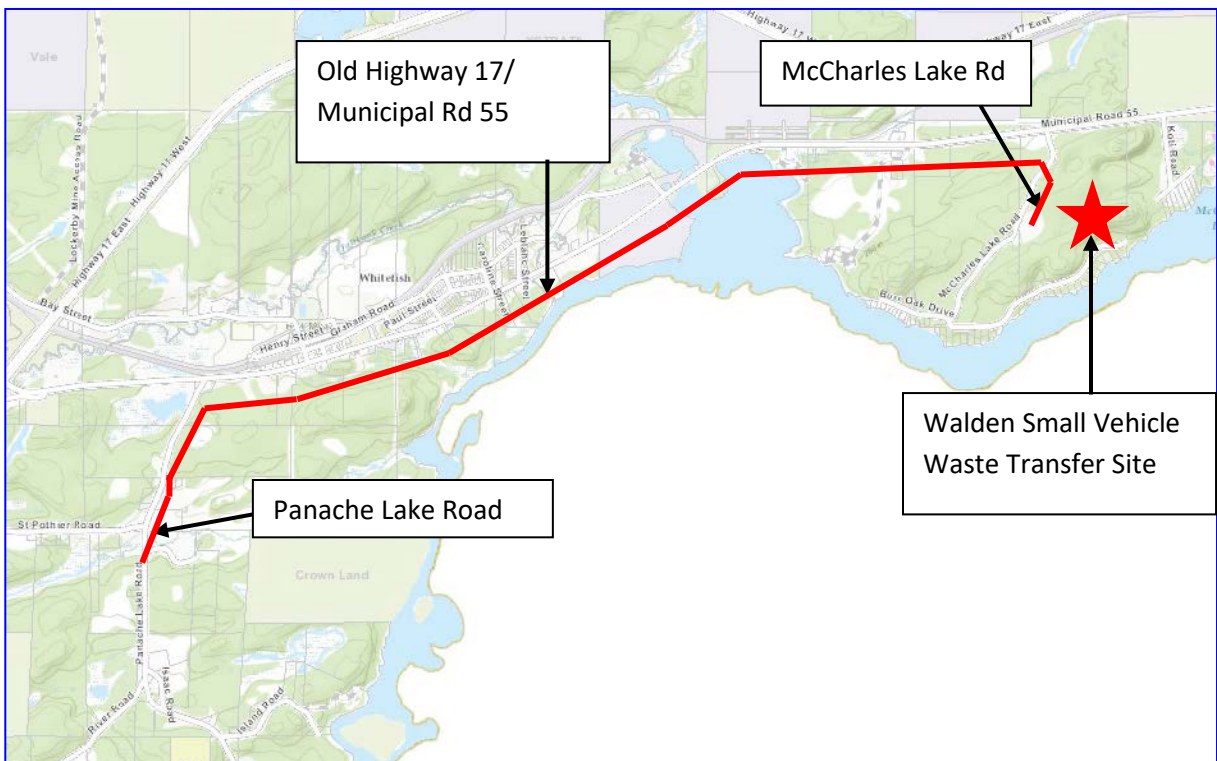

City of Greater Sudbury residents ONLY

City of Greater Sudbury residents wishing to dispose of non-hazardous waste outside of the Panache Depot hours of operation or to dispose of non-hazardous waste not accepted at the depot, may use the Walden Small Vehicle Transfer Station located off Old Highway 17 W on McCharles Lake Road.

City of Greater Sudbury residents delivering residential waste in a private motor vehicle receive a maximum 50 kg tipping fee exemption every week.

Walden Small Vehicle Waste Transfer Site - Hours of Operation

Summer (May 1 - September 30)

Monday to Friday – 12 noon to 7:00 p.m.

Saturdays – 8:00 a.m. to 5:00 p.m.

Winter (October 1 - April 30)

Monday to Friday – 12 noon to 5:00 p.m.

Saturdays – 8:00 a.m. to 5:00 p.m.

For more information, call City Services at 311 or visit the Environmental Services' website at <http://www.greatersudbury.ca/living/garbage-and-recycling/>